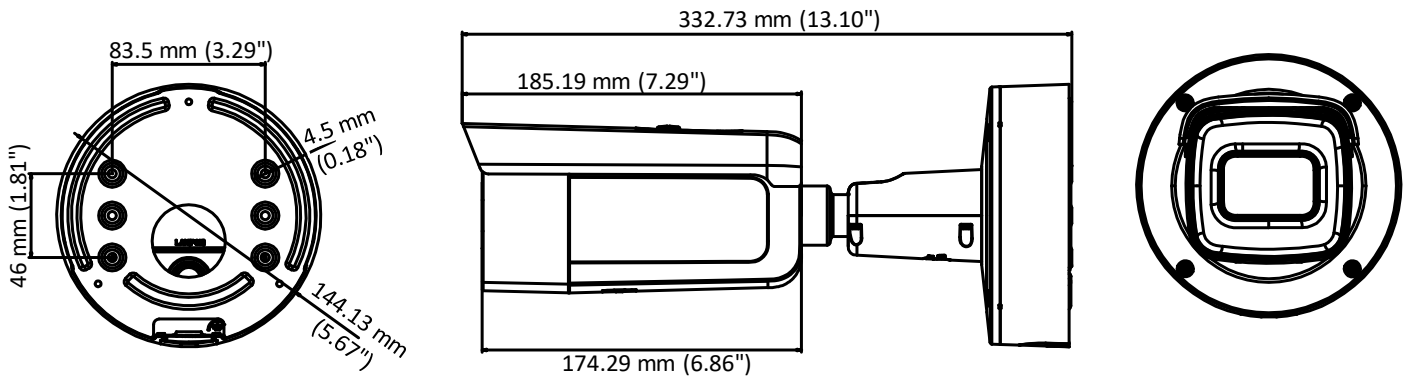

Available Model:

DS-2CD2625FWD-IZS

Dimensions